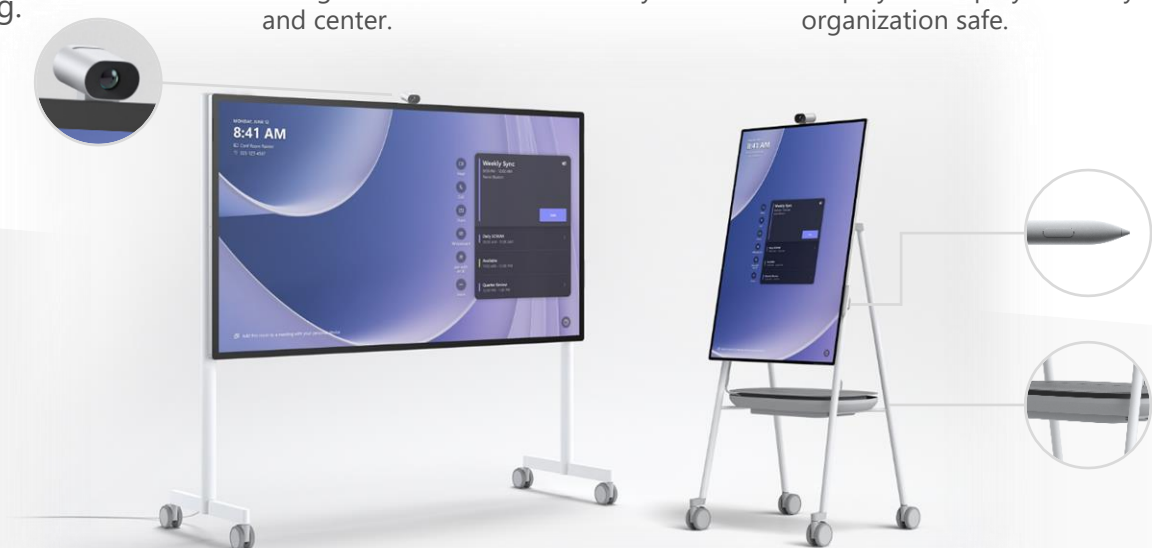

Auto-framing through the AI-powered Surface Smart Camera gives participants a dynamic view of the room.

The 8-element MEMS linear microphone array ensures everyone's voice is crystal clear, whether they're in person or remote.

The employee Experience matters

Hardware and software come together to create a seamless Microsoft Teams Room experience for every participant. Between Microsoft's investment in human-centered design and Surface's pioneering history of premium form factors, Surface Hub 3's technology fades into the background so collaboration stays front and center.

Manage remotely, stay Secured anywhere

Deploy with ease, manage your devices from anywhere, and maintain secured control of every Surface Hub 3's with Microsoft Intune, Microsoft Teams admin center, and Windows 11 Pro. As part of the Microsoft ecosystem, Surface Hub 3's built-in, chip-to-cloud security¹ keeps your employees and your organization safe.

Putting your business first

Versatile accessories and mobile stands adapt your collaborative canvas to your evolving space and technology needs. Through modular design that unlocks reparability and ongoing upgrades, Surface Hub 3 protects your investment by maximizing value throughout its lifecycle.